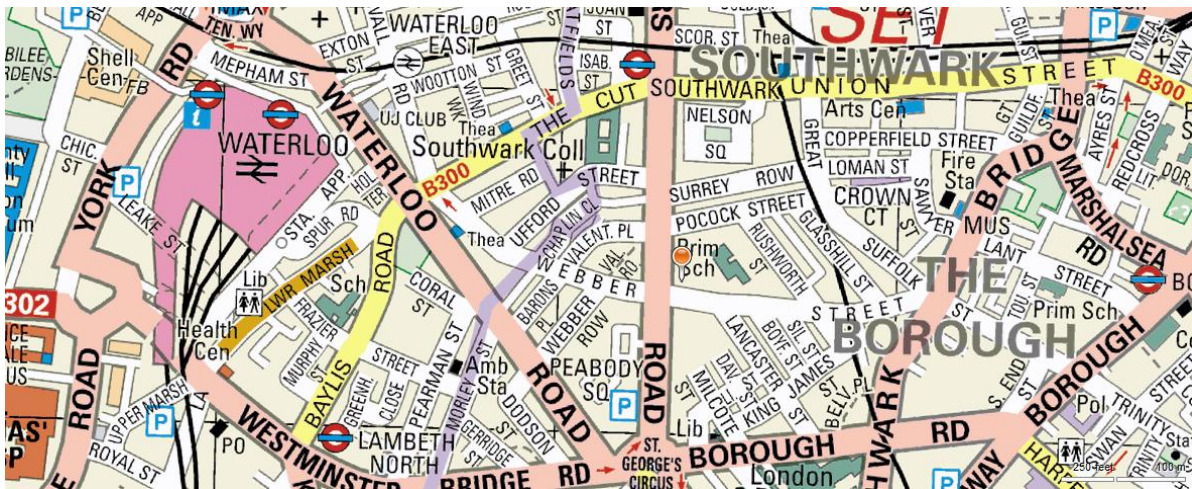

## How to find us

**Commonweal Housing**  
Unit 207  
The Blackfriars Foundry  
156 Blackfriars Road  
London  
SE1 8EN

### **Waterloo (Mainline, Jubilee, Northern and Bakerloo Lines)**

Leave the station via the “Waterloo Road” exit and cross straight over Waterloo Road. Turn right, walking until you reach The Cut. Take the road to the left of the Old Vic (Webber Street), keep left and follow until you reach Blackfriars Road. The Foundry is directly in front of you with the entrance to the building on Webber Street. Dial 3038 on the security panel for access.

### **Southwark (Jubilee Line)**

Exit the station onto Blackfriars Road. Cross over and turn right. We are located at the corner of Webber Street and Blackfriars Road, with the entrance to the building on Webber Street. Dial 3038 on the security panel for access.

### **Lambeth North (Bakerloo Line)**

Exit the station onto Westminster Bridge Road. Turn left and keep walking until arriving at St. George’s Circus. Take the second exit onto Blackfriars Road and keep right. We are located on the corner of Webber Street and Blackfriars Road, with the entrance on Webber Street. Dial 3038 on the security panel for access.